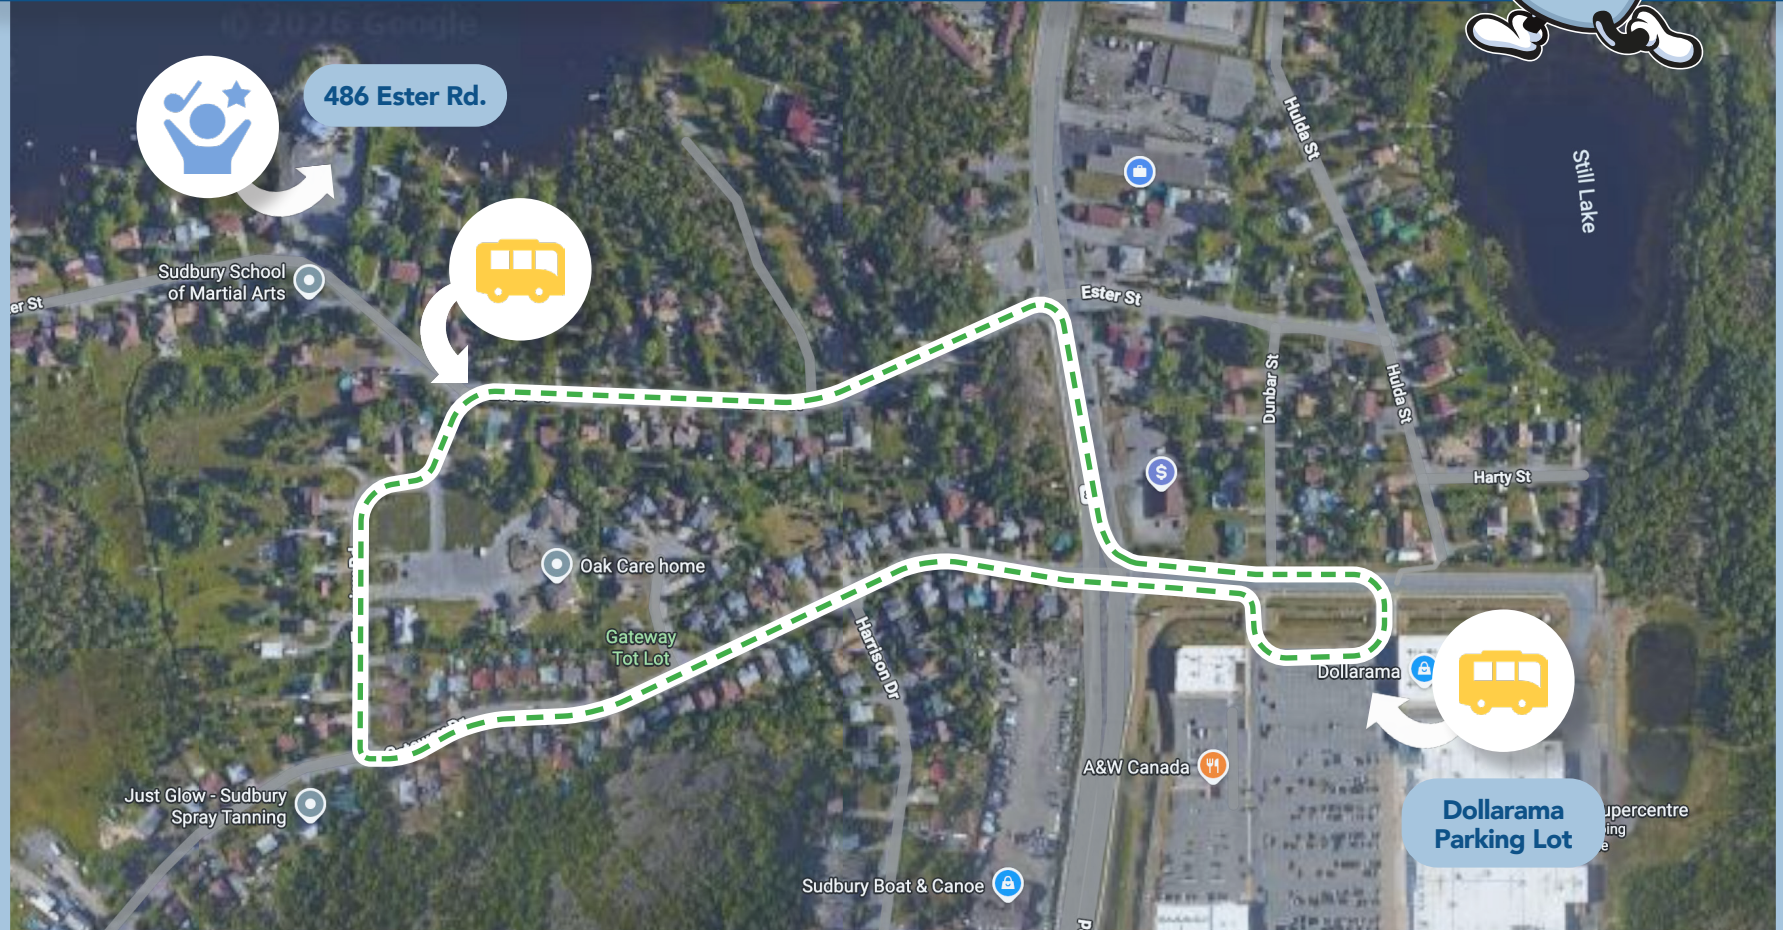

# FREE SHUTTLE

ROUTE

PICKUP / DROP OFF

FESTIVAL

**SHUTTLE INFORMATION:** Attending the Greek Festival and don't know where to park?

Our free parking shuttle will depart the *Dollarama* parking lot and arrive at the intersection of *Ester St.* and *Treeview Rd.*

**SHUTTLE SCHEDULE:** Every 15 mins. Friday - 4pm to 8pm | Saturday - 12pm to 8pm | Sunday - 12pm to 4pm